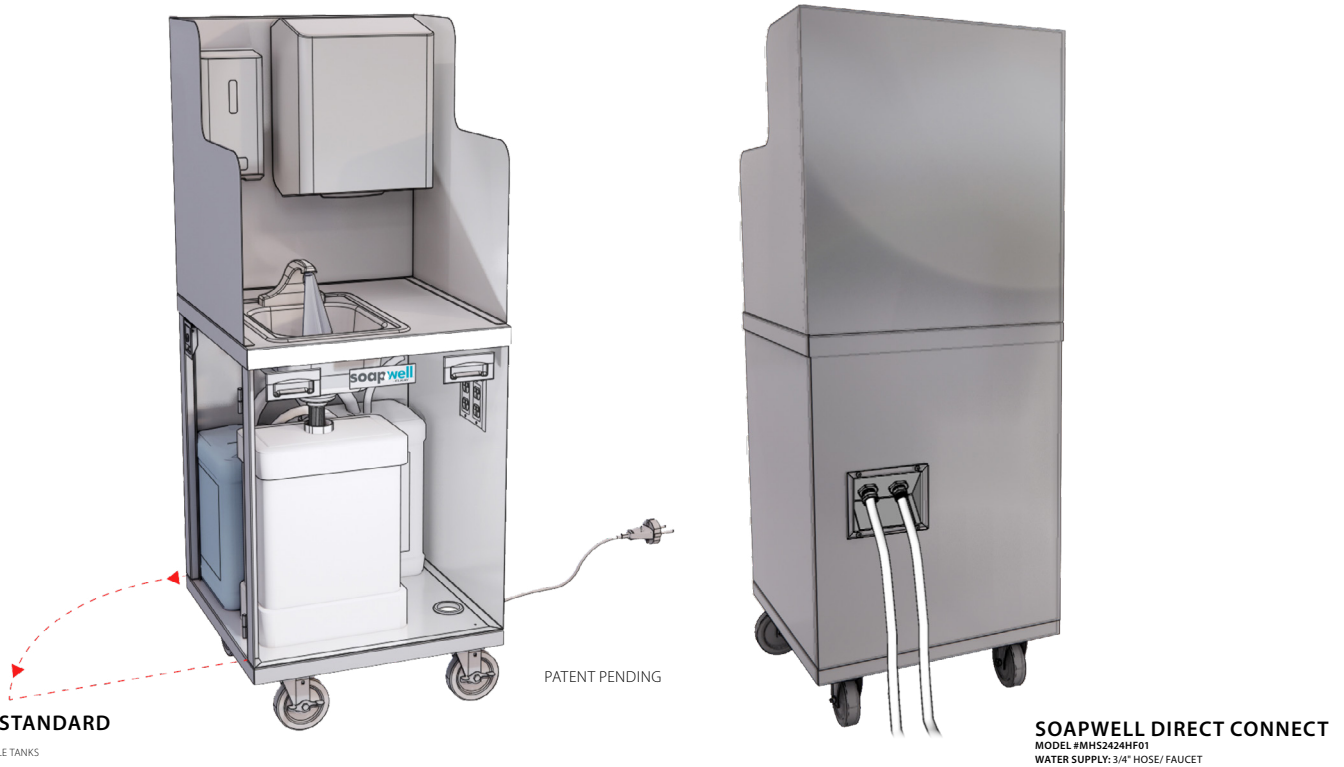

SOAPWELL DIRECT CONNECT

Connected water supply allows washing without disruption.

MODEL #MHS2424HF01
WATER SUPPLY: 3/4" HOSE/ FAUCET

LET'S BUILD HEALTHIER COMMUNITIES TOGETHER.

COMPLETELY
HANDS-FREE

INSTANT
HOT WATER

EASY TO
CLEAN

BRINGING HEALTH AND WELLNESS WHERE IT MATTERS

Soapwell™ is a completely **hands-free** wash station that adapts to any environment, anywhere. With a **touchless** soap, water, and towel dispenser, this **mobile** unit is transforming the future of cleanliness.

SOAPWELL STANDARD
 MODEL #MH52424HF
 WATER SUPPLY: PORTABLE TANKS
 NSF Certified by NSF International - NSF/ANSI 169

SOAPWELL DIRECT CONNECT
 MODEL #MH52424HF01
 WATER SUPPLY: 3/4" HOSE/ FAUCET

Using **120V power**, with the option of **water tanks or a 3/4" hose connection** for water supply, makes this unit simple to operate.

MOBILE

The portable unit is built on locking casters and features recessed pull handles making it easy to reposition or relocate

EASY ACCESS

Lockable hinged side panel allows secure under cabinet access.